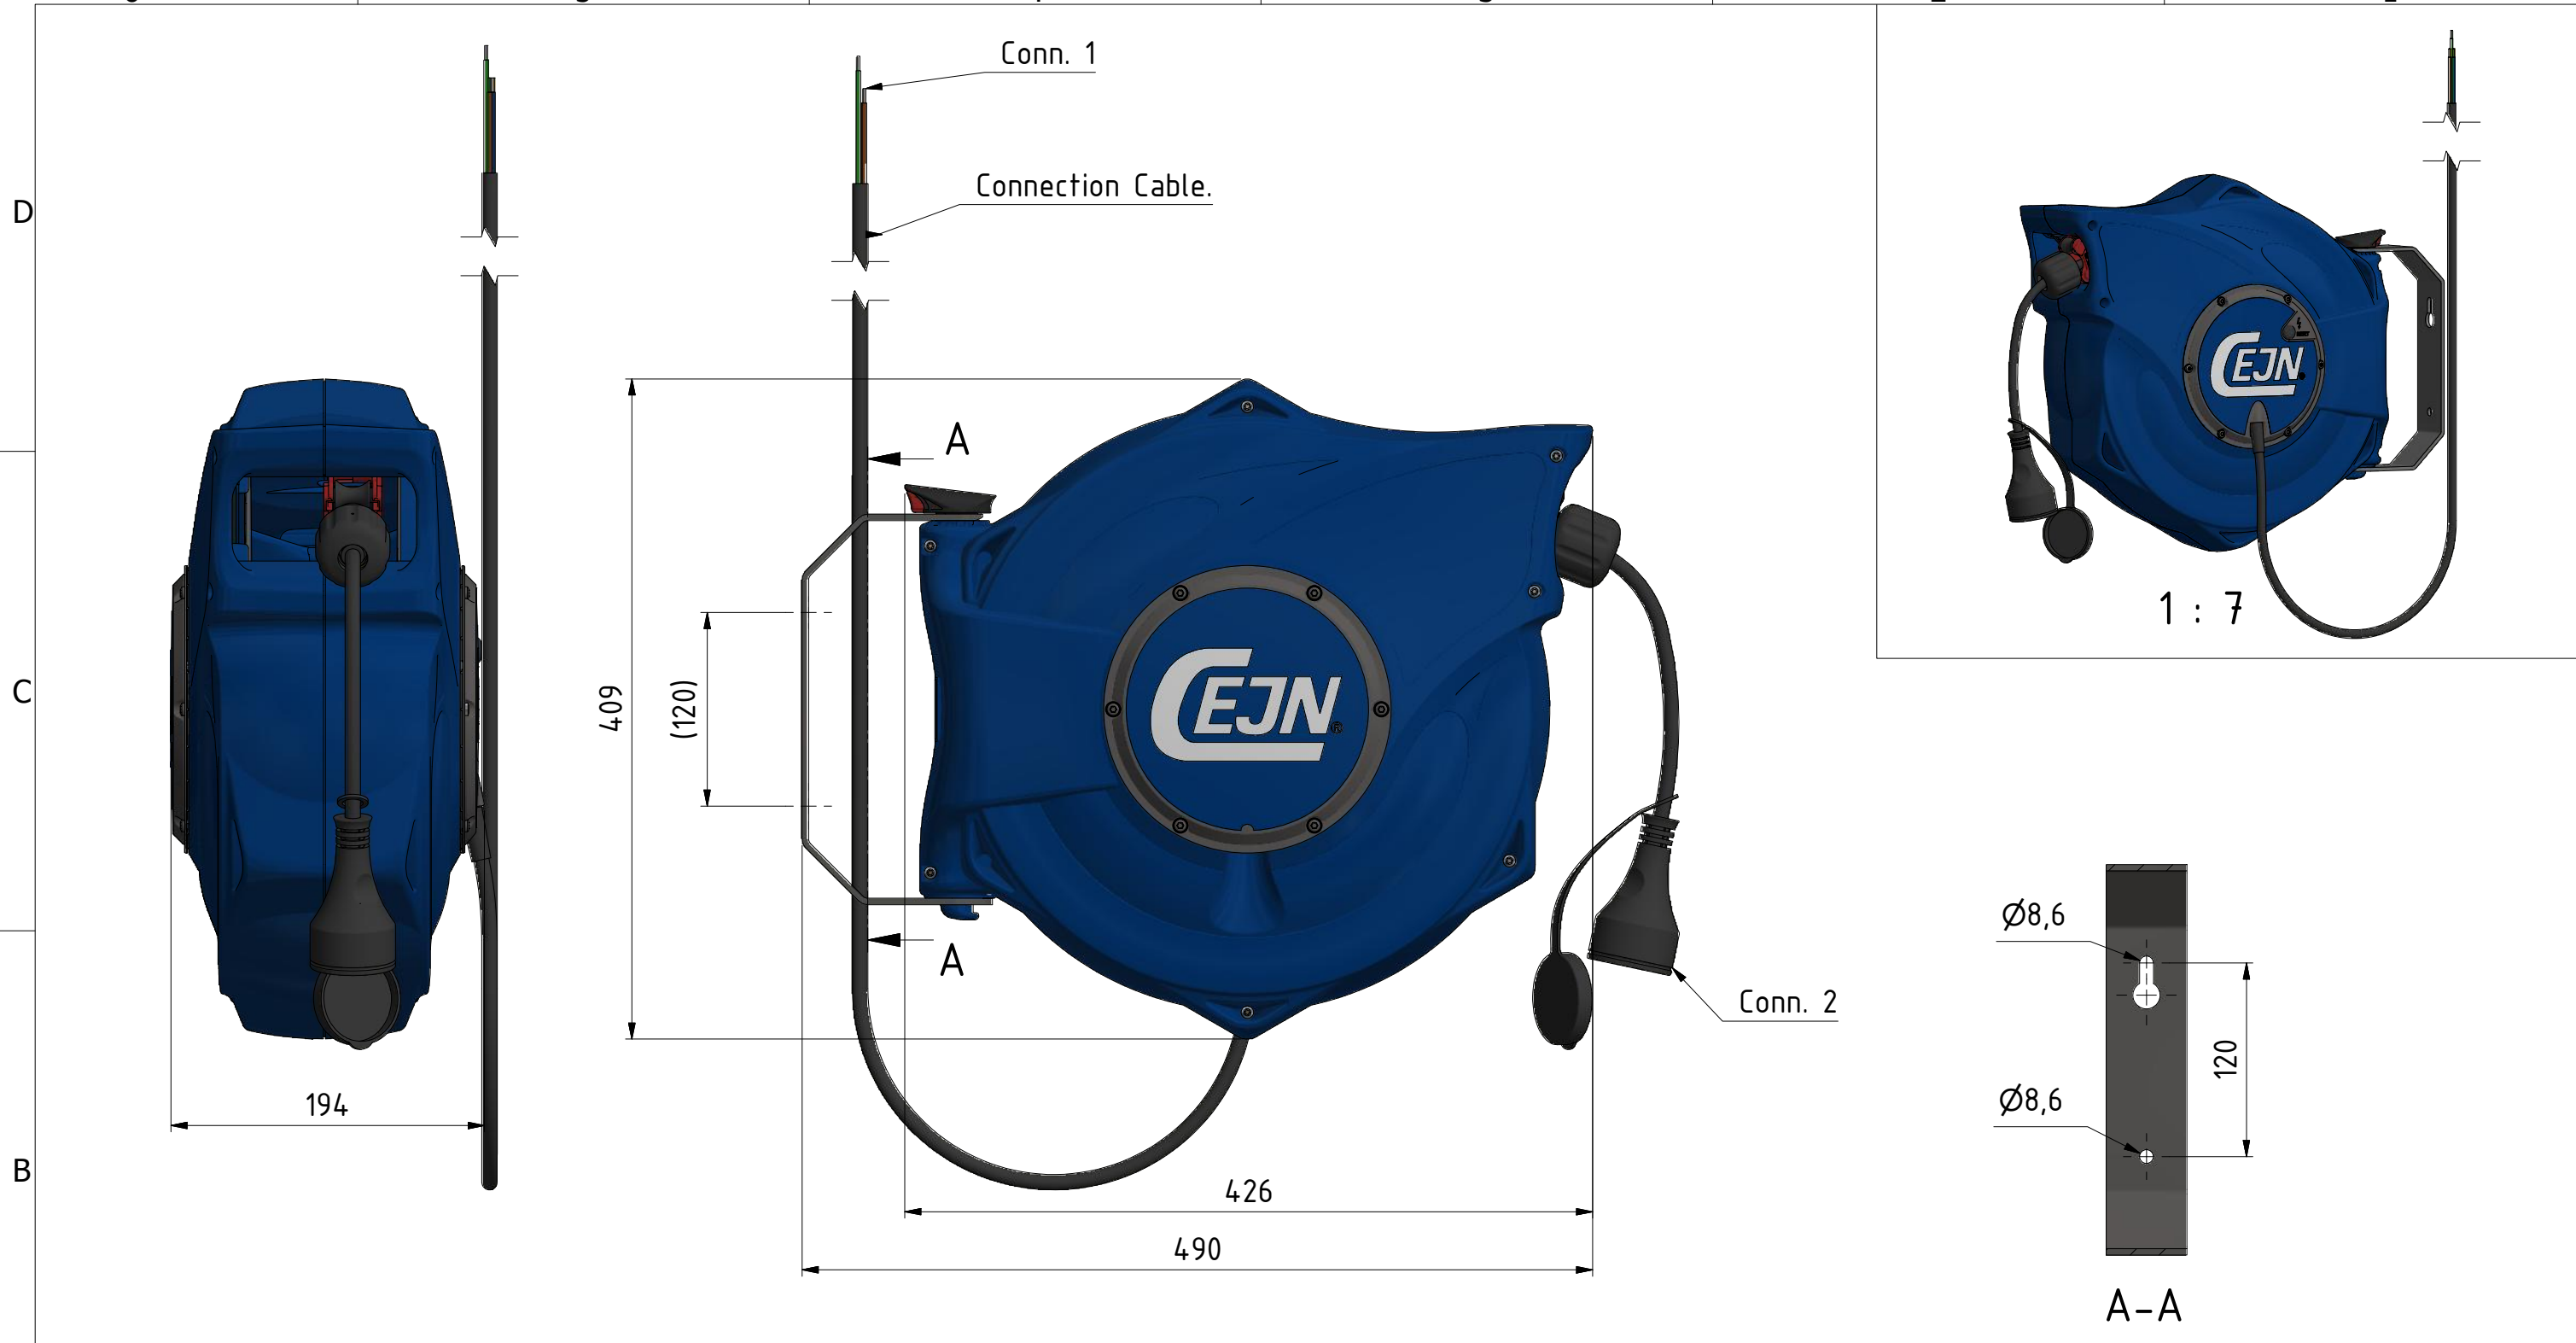

This document must not be copied, either completely or in part, without permission. Any infringement will have legal consequences ©

* Grey housing (RAL7012)

Technical Data:
 Connection cable length: 1,25m
 Cable type: H07RN-F 3x1,5mm²
 Connection voltage: ~250V
 Maximum Load (Retracted): 1600 Watt @ 240V~ (7A)
 Maximum Load (Extended): 2400 Watt @ 240V~ (10A)
 Insulation Class: IP44
 Temperature range: -10°C - +50°C (41°F - +122°F)

Product Data - Medium Reels Electrical				
Art.no.	Cable length	Conn. 1	Conn. 2	Weight (kg)
19 911 2300	10m	3x1,5mm ²	IP44 SCHUKO-Plug	5,5
19 911 2301	10m	3x1,5mm ²	IP44 CH-Plug	5,5
19 911 2310	17m	3x1,5mm ²	IP44 SCHUKO-Plug	7,6
19 911 2311GR*	17m	3x1,5mm ²	IP44 CH-Plug	7,6
19 911 2311	17m	3x1,5mm ²	IP44 CH-Plug	7,6

	Scale	1 : 4	Drawn	CABFA	Checked	Appr.	ECO	Date	2018-03-02
	Drawing No. Medium Reels Electrical 509119910							Issue	Sheet

A3