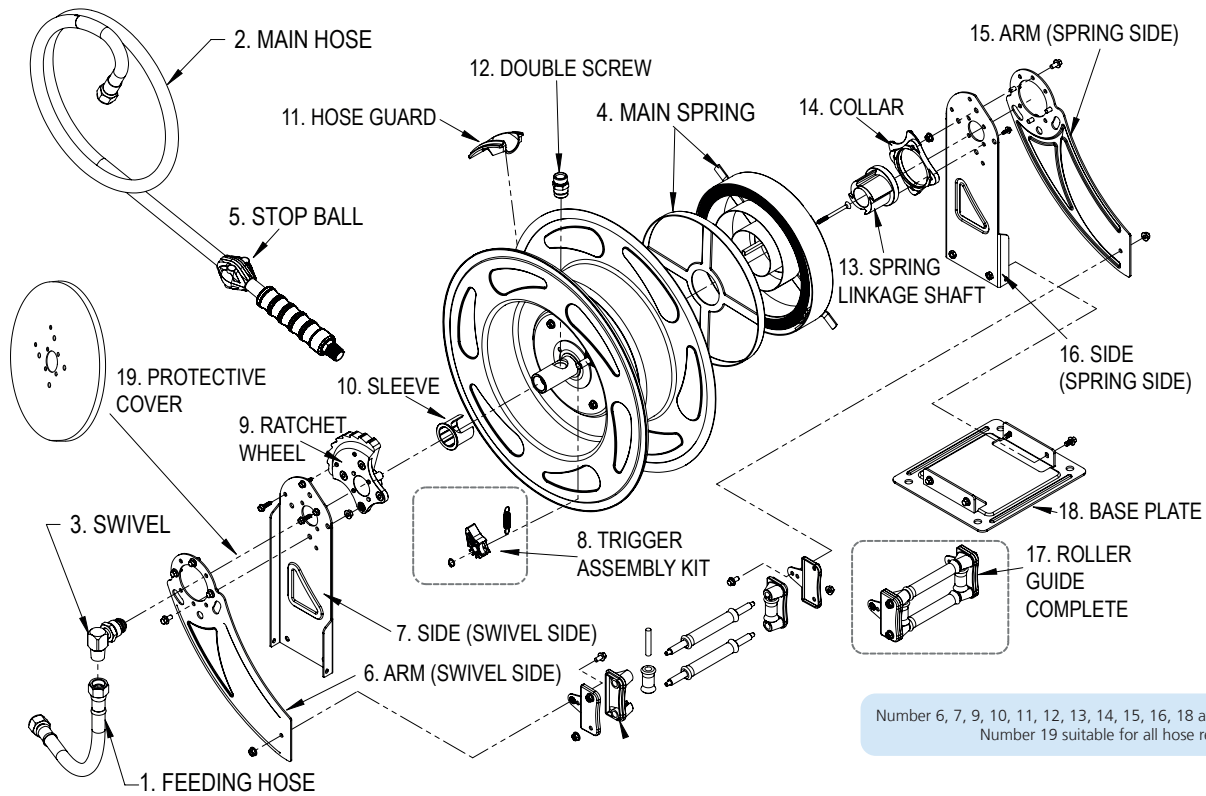

Spare Parts Stainless steel reels (open) Matrix

09 000 0083 CEJN AB

Number 6, 7, 9, 10, 11, 12, 13, 14, 15, 16, 18 available on request.
Number 19 suitable for all hose reels.

				1	2	3	4	5	8	17
		Article #	Description	Feeder hose	Main hose	Swivel	Main spring	Stop ball	Trigger kit	Roller guide complete
Steel	Hoseless	199130000	Midi Open Hose Reel 3/8" 25m hoseless	N/A	N/A	199139516	199139529	N/A	199139267	199139264
		199130100	Midi+ Open Hose Reel 1/2" 20m hoseless	N/A	N/A	199139517	199139530	N/A	199139267	199139265
		199130103	Midi+ Open Hose Reel 1/2" 25m hoseless	N/A	N/A	199139517	199139531	N/A	199139267	199139265
		199130200	Maxi Open Hose Reel 3/4" 20m hoseless	N/A	N/A	199139518	199139532	N/A	199139267	199139266
	PUR	199130020	Midi Open reel 9.5x13.5mm 20m PUR R 3/8" male	199139200	199139210	199139516	199139529	199139533	199139267	199139264
		199130021	Midi Open reel 9.5x13.5mm 20m PUR NPT 3/8" male	199139201	199139214	199139516	199139529	199139533	199139267	199139264
		199130025	Midi Open reel 9.5x13.5mm 25m PUR R 3/8" male	199139200	199139215	199139516	199139529	199139533	199139267	199139264
		199130026	Midi Open reel 9.5x13.5mm 25m PUR NPT 3/8" male	199139201	199139216	199139516	199139529	199139533	199139267	199139264
		199130120	Midi+ Open hose reel 13x18mm 20m PUR R 1/2" male	199139202	199139217	199139517	199139530	199139526	199139267	199139265
		199130121	Midi+ Open hose reel 13x18mm 20m PUR NPT 1/2" male	199139203	199139218	199139517	199139530	199139526	199139267	199139265
		199130125	Midi+ Open hose reel 13x18mm 25m PUR R 1/2" male	199139202	199139219	199139517	199139531	199139526	199139267	199139265
		199130126	Midi+ Open hose reel 13x18mm 25m PUR NPT 1/2" male	199139203	199139220	199139517	199139531	199139526	199139267	199139265
	Rubber	199130040	Midi Open reel 3/8" 20m Rubber R 3/8" male	199139204	199139230	199139516	199139529	199139526	199139267	199139264
		199130041	Midi Open reel 3/8" 20m Rubber NPT 3/8" male	199139205	199139234	199139516	199139529	199139526	199139267	199139264
		199130140	Midi+ Open hose reel 1/2" 20m rubber R 1/2" male	199139206	199139235	199139517	199139530	199139524	199139267	199139265
		199130141	Midi+ Open hose reel 1/2" 20m Rubber NPT 1/2" male	199139207	199139236	199139517	199139530	199139524	199139267	199139265
		199130145	Midi+ Open hose reel 1/2" 25m Rubber R 1/2" male	199139206	199139237	199139517	199139531	199139524	199139267	199139265
		199130146	Midi+ Open hose reel 1/2" 25m Rubber NPT 1/2" male	199139207	199139258	199139517	199139531	199139524	199139267	199139265
		199130240	Maxi Open hose reel 3/4" 20m Rubber R 3/4" male	199139208	199139259	199139518	199139532	199139525	199139267	199139266
	199130241	Maxi Open hose reel 3/4" 20m Rubber NPT 3/4" male	199139209	199139260	199139518	199139532	199139525	199139267	199139266	