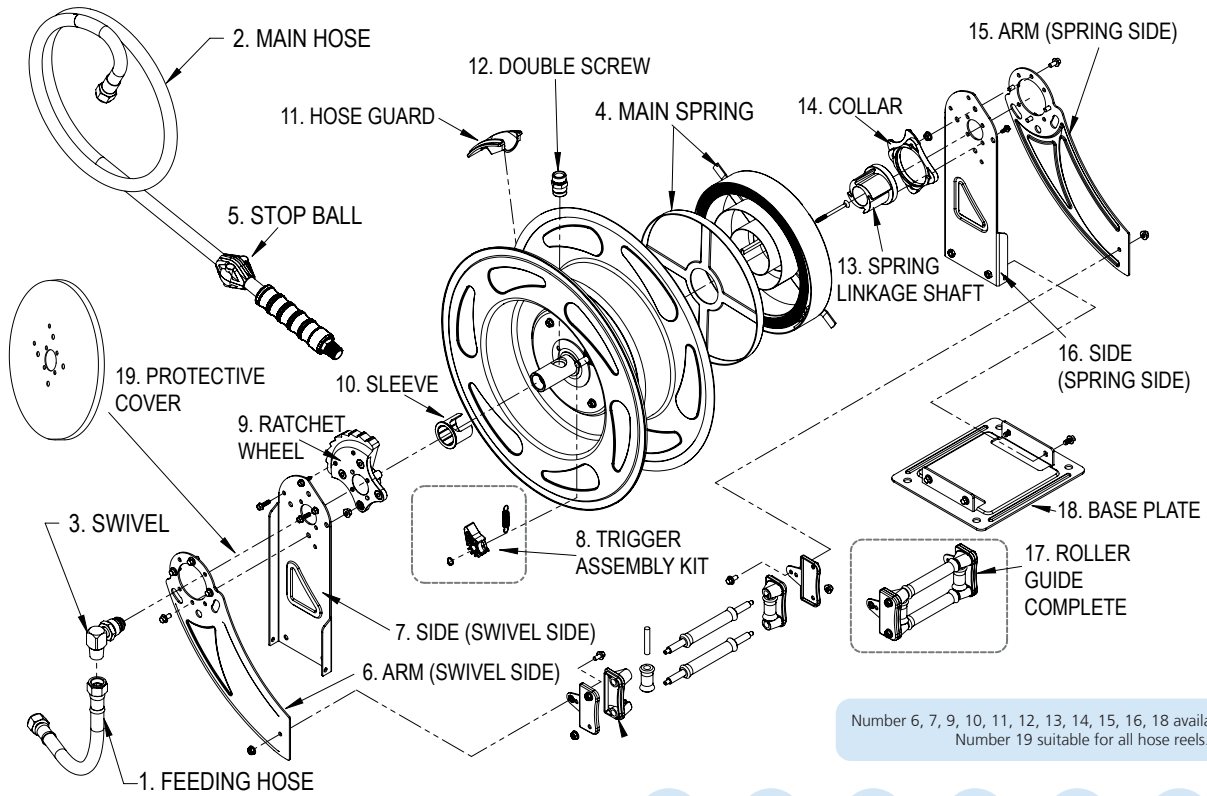

Spare Parts Stainless steel reels (open) Matrix

09 000 0083 CEJN AB

Number 6, 7, 9, 10, 11, 12, 13, 14, 15, 16, 18 available on request.
Number 19 suitable for all hose reels.

				1	2	3	4	5	8	17
		Article #	Description	Feeder hose	Main hose	Swivel	Main spring	Stop ball	Trigger kit	Roller guide complete
Steel	Hoseless	199130000	Midi Open Hose Reel 3/8" 25m hoseless	N/A	N/A	199139516	199139529	N/A	199139267	199139264
		199130100	Midi+ Open Hose Reel 1/2" 20m hoseless	N/A	N/A	199139517	199139530	N/A	199139267	199139265
		199130103	Midi+ Open Hose Reel 1/2" 25m hoseless	N/A	N/A	199139517	199139531	N/A	199139267	199139265
		199130200	Maxi Open Hose Reel 3/4" 20m hoseless	N/A	N/A	199139518	199139532	N/A	199139267	199139266
	PUR	199130020	Midi Open reel 9.5x13.5mm 20m PUR R 3/8" male	199139200	199139210	199139516	199139529	199139533	199139267	199139264
		199130021	Midi Open reel 9.5x13.5mm 20m PUR NPT 3/8" male	199139201	199139214	199139516	199139529	199139533	199139267	199139264
		199130025	Midi Open reel 9.5x13.5mm 25m PUR R 3/8" male	199139200	199139215	199139516	199139529	199139533	199139267	199139264
		199130026	Midi Open reel 9.5x13.5mm 25m PUR NPT 3/8" male	199139201	199139216	199139516	199139529	199139533	199139267	199139264
		199130120	Midi+ Open hose reel 13x18mm 20m PUR R 1/2" male	199139202	199139217	199139517	199139530	199139526	199139267	199139265
		199130121	Midi+ Open hose reel 13x18mm 20m PUR NPT 1/2" male	199139203	199139218	199139517	199139530	199139526	199139267	199139265
		199130125	Midi+ Open hose reel 13x18mm 25m PUR R 1/2" male	199139202	199139219	199139517	199139531	199139526	199139267	199139265
		199130126	Midi+ Open hose reel 13x18mm 25m PUR NPT 1/2" male	199139203	199139220	199139517	199139531	199139526	199139267	199139265
	Rubber	199130040	Midi Open reel 3/8" 20m Rubber R 3/8" male	199139204	199139230	199139516	199139529	199139526	199139267	199139264
		199130041	Midi Open reel 3/8" 20m Rubber NPT 3/8" male	199139205	199139234	199139516	199139529	199139526	199139267	199139264
		199130140	Midi+ Open hose reel 1/2" 20m rubber R 1/2" male	199139206	199139235	199139517	199139530	199139524	199139267	199139265
		199130141	Midi+ Open hose reel 1/2" 20m Rubber NPT 1/2" male	199139207	199139236	199139517	199139530	199139524	199139267	199139265
		199130145	Midi+ Open hose reel 1/2" 25m Rubber R 1/2" male	199139206	199139237	199139517	199139531	199139524	199139267	199139265
		199130146	Midi+ Open hose reel 1/2" 25m Rubber NPT 1/2" male	199139207	199139258	199139517	199139531	199139524	199139267	199139265
		199130240	Maxi Open hose reel 3/4" 20m Rubber R 3/4" male	199139208	199139259	199139518	199139532	199139525	199139267	199139266
	199130241	Maxi Open hose reel 3/4" 20m Rubber NPT 3/4" male	199139209	199139260	199139518	199139532	199139525	199139267	199139266	