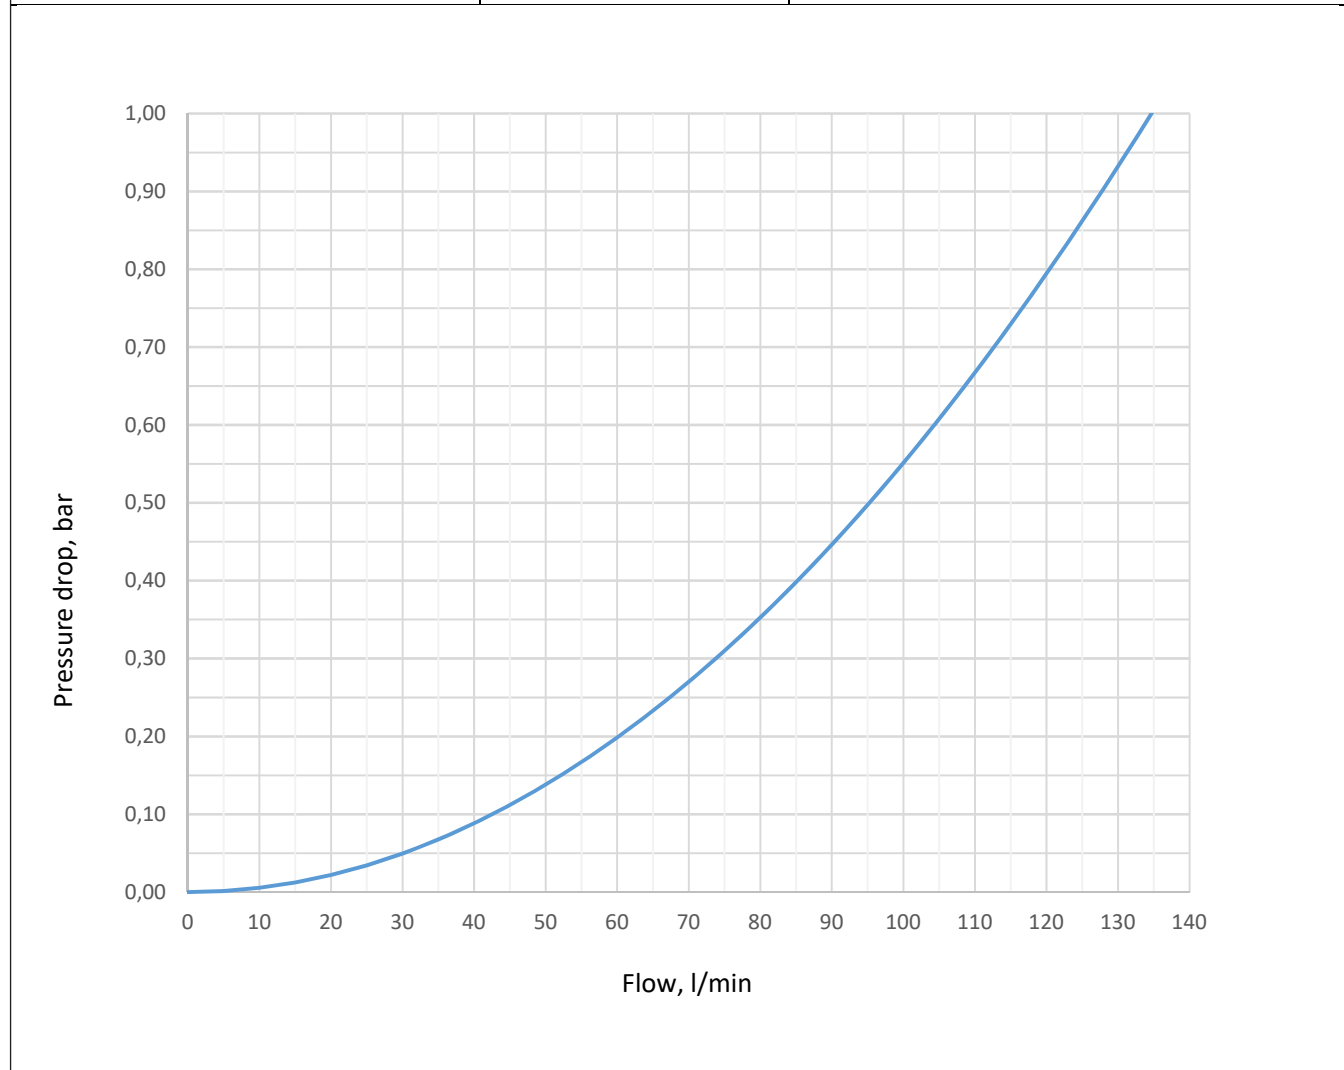

WATER FLOW CHART

Series 587

| | | | | | |
|--------------------|---------------------------|---------------------------|-------------------------|--------------------------|-------------------------------------------|
| | Tested by CABMÅ | Date 2017-05-11 | Ref. no. 5299 | Test tube 3/4" | Flow direct. Nipple to Coupling |
| Temp. 20 °C | Kv: 8,16 | Coupling(Socket) | Nipple(Plug) | | |
| Reg. no. | - | | - | | |
| Manufacturer | CEJN | | CEJN | | |
| Product no. | 10 587 1227 | | 10 587 6227 | | |
| Connection | Female G3/4" | | Female G3/4" | | |
| Remark | | | | | |

WATER FLOW CHART

Series 587

| | | | | | |
|--------------------|----------------------------------|----------------------------------|--------------------------------|---------------------------------|--------------------------------------------------|
| | Tested by CABMÅ | Date 2017-05-11 | Ref. no. 5299 | Test tube 3/4" | Flow direct. Coupling to Nipple |
| Temp. 20 °C | Kv: 8,08 | Coupling(Socket) | Nipple(Plug) | | |
| Reg. no. | - | | - | | |
| Manufacturer | CEJN | | CEJN | | |
| Product no. | 10 587 1227 | | 10 587 6227 | | |
| Connection | Female G3/4" | | Female G3/4" | | |
| Remark | | | | | |

WATER FLOW CHART

Series 587

| | | | | | |
|--------------------|---------------------------|---------------------------|-------------------------|--------------------------|-------------------------------------------|
| | Tested by CABMÅ | Date 2017-05-11 | Ref. no. 5299 | Test tube 3/4" | Flow direct. Nipple to Coupling |
| Temp. 68 °F | Cv: 9,43 | Coupling(Socket) | Nipple(Plug) | | |
| Reg. no. | - | | - | | |
| Manufacturer | CEJN | | CEJN | | |
| Product no. | 10 587 1227 | | 10 587 6227 | | |
| Connection | Female G3/4" | | Female G3/4" | | |
| Remark | | | | | |