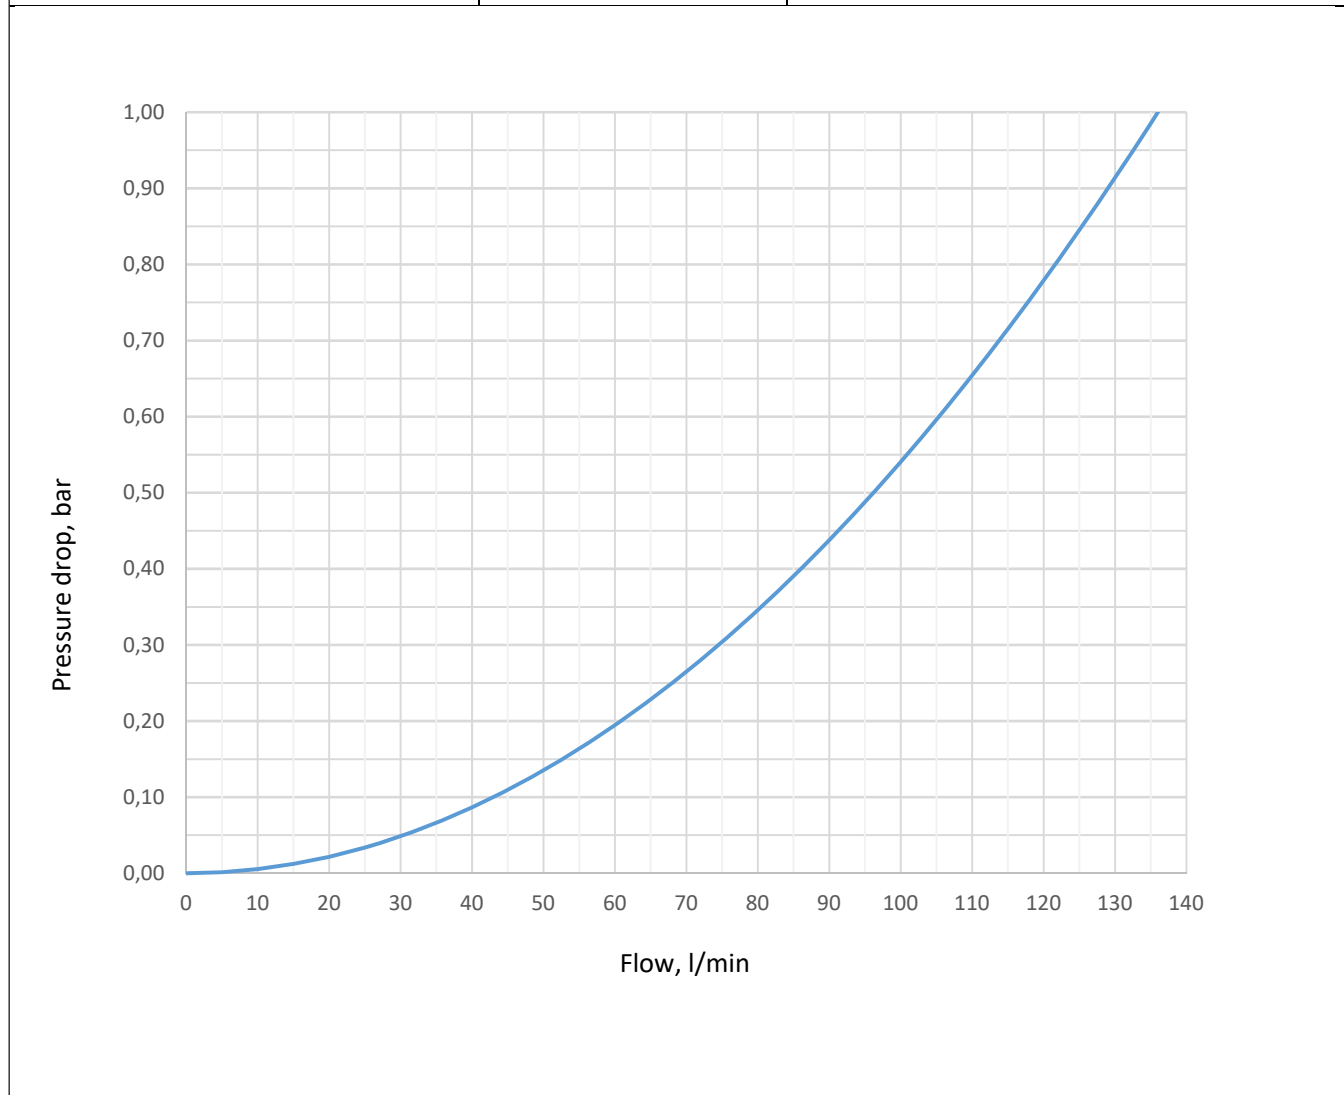

WATER FLOW CHART

Series 587

| | | | | | |
|--------------------|---------------------------|---------------------------|-------------------------|--------------------------|-------------------------------------------|
| | Tested by CABMÅ | Date 2017-05-11 | Ref. no. 5299 | Test tube 3/4" | Flow direct. Nipple to Coupling |
| Temp. 20 °C | Kv: 8,16 | Coupling(Socket) | Nipple(Plug) | | |
| Reg. no. | - | | - | | |
| Manufacturer | CEJN | | CEJN | | |
| Product no. | 10 587 1227 | | 10 587 6227 | | |
| Connection | Female G3/4" | | Female G3/4" | | |
| Remark | | | | | |

WATER FLOW CHART

Series 587

| | | | | | |
|--------------------|----------------------------------|----------------------------------|--------------------------------|---------------------------------|--------------------------------------------------|
| | Tested by CABMÅ | Date 2017-05-11 | Ref. no. 5299 | Test tube 3/4" | Flow direct. Coupling to Nipple |
| Temp. 20 °C | Kv: 8,08 | Coupling(Socket) | Nipple(Plug) | | |
| Reg. no. | - | | - | | |
| Manufacturer | CEJN | | CEJN | | |
| Product no. | 10 587 1227 | | 10 587 6227 | | |
| Connection | Female G3/4" | | Female G3/4" | | |
| Remark | | | | | |

WATER FLOW CHART

Series 587

| | | | | | |
|--------------------|---------------------------|---------------------------|-------------------------|--------------------------|-------------------------------------------|
| | Tested by CABMÅ | Date 2017-05-11 | Ref. no. 5299 | Test tube 3/4" | Flow direct. Nipple to Coupling |
| Temp. 68 °F | Cv: 9,43 | Coupling(Socket) | Nipple(Plug) | | |
| Reg. no. | - | | - | | |
| Manufacturer | CEJN | | CEJN | | |
| Product no. | 10 587 1227 | | 10 587 6227 | | |
| Connection | Female G3/4" | | Female G3/4" | | |
| Remark | | | | | |