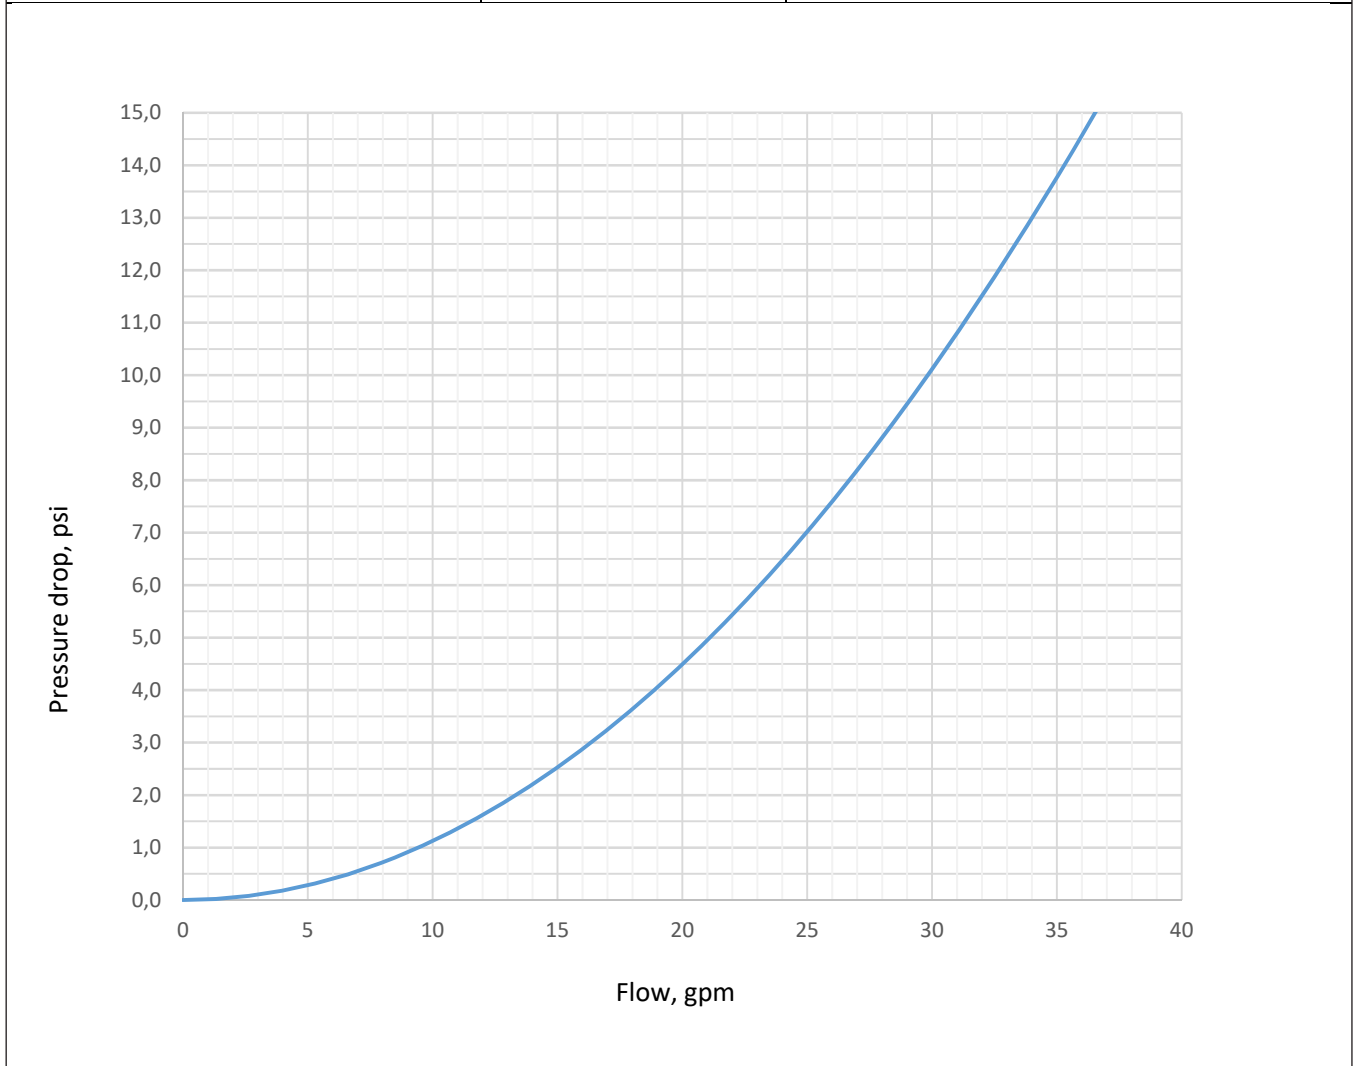

WATER FLOW CHART

Series 587

| | | | | | |
|--------------------|---------------------------|---------------------------|-------------------------|--------------------------|-------------------------------------------|
| | Tested by CABMÅ | Date 2017-05-11 | Ref. no. 5299 | Test tube 3/4" | Flow direct. Nipple to Coupling |
| Temp. 20 °C | Kv: 8,16 | Coupling(Socket) | Nipple(Plug) | | |
| Reg. no. | - | | - | | |
| Manufacturer | CEJN | | CEJN | | |
| Product no. | 10 587 1227 | | 10 587 6227 | | |
| Connection | Female G3/4" | | Female G3/4" | | |
| Remark | | | | | |

WATER FLOW CHART

Series 587

| | | | | | |
|--------------------|----------------------------------|----------------------------------|--------------------------------|---------------------------------|--------------------------------------------------|
| | Tested by CABMÅ | Date 2017-05-11 | Ref. no. 5299 | Test tube 3/4" | Flow direct. Coupling to Nipple |
| Temp. 20 °C | Kv: 8,08 | Coupling(Socket) | Nipple(Plug) | | |
| Reg. no. | - | | - | | |
| Manufacturer | CEJN | | CEJN | | |
| Product no. | 10 587 1227 | | 10 587 6227 | | |
| Connection | Female G3/4" | | Female G3/4" | | |
| Remark | | | | | |

WATER FLOW CHART

Series 587

| | | | | | |
|--------------------|---------------------------|---------------------------|-------------------------|--------------------------|-------------------------------------------|
| | Tested by CABMÅ | Date 2017-05-11 | Ref. no. 5299 | Test tube 3/4" | Flow direct. Nipple to Coupling |
| Temp. 68 °F | Cv: 9,43 | Coupling(Socket) | Nipple(Plug) | | |
| Reg. no. | - | | - | | |
| Manufacturer | CEJN | | CEJN | | |
| Product no. | 10 587 1227 | | 10 587 6227 | | |
| Connection | Female G3/4" | | Female G3/4" | | |
| Remark | | | | | |