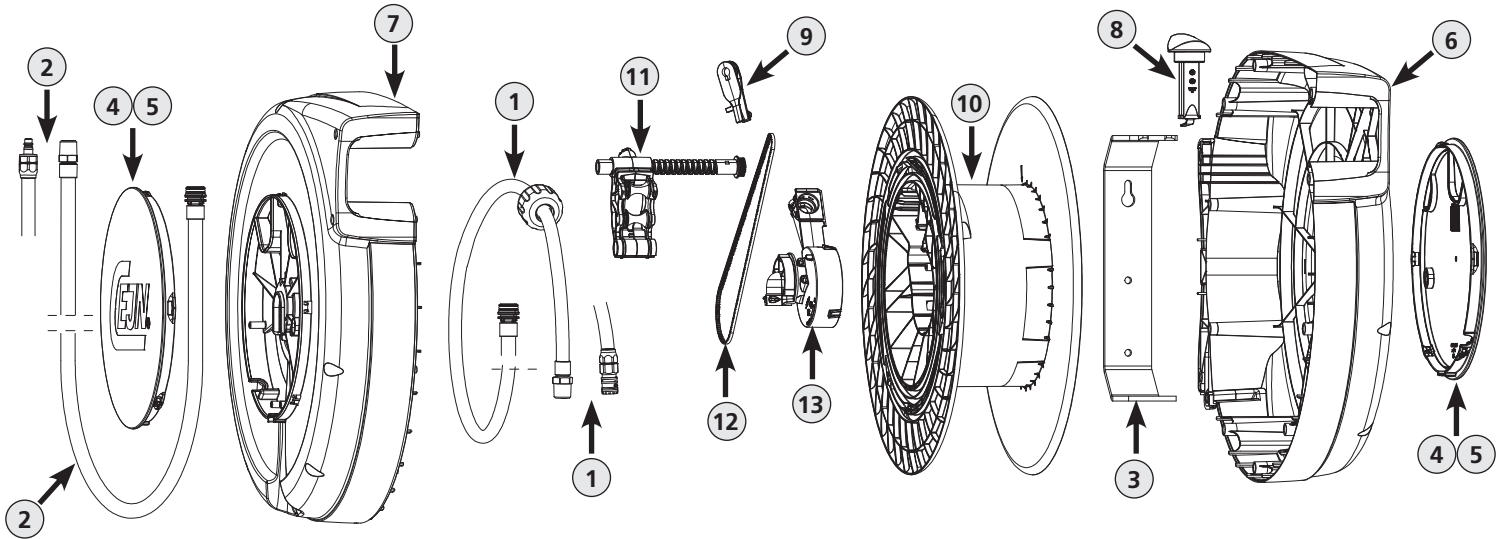

GB

SafetyReel G2 hose reels

Spare parts matrix

Find instruction videos, guides, and more information about the SafetyReel G2 at www.cejn.com.

CEJN AB
Rattvägen 1
SE-549 37 Skövde, Sweden
www.cejn.com

No.	Hose complete	
1	19 911 5800	11x16 30m R 1/2" male
1	19 911 5801	11x16 30m NPT 1/2" male
1	19 911 5802	11x16 30m eSafe 320
1	19 911 5803	11x16 30m eSafe 410
1	19 911 5804	11x16 30m Hi-Vis eSafe 320
1	19 911 5805	13x18 25m R 1/2" male
1	19 911 5806	13x18 25m Hi-Vis R 1/2" male
1	19 911 5807	13x18 25m NPT 1/2" male
1	19 911 5808	13x18 25m eSafe 320
1	19 911 5809	13x18 25m eSafe 410
1	19 911 5810	13x18 25m Hi-Vis eSafe 320
1	19 911 5817	16x21 20m R 3/4" male
1	19 911 5818	16x21 20m NPT 3/4" male
1	19 911 5819	16x21 20m eSafe 410
1	19 911 5820	16x21 20m Hi-Vis eSafe 410

No.	Hose connection	
2	19 911 5811	13x18 1.5m R 1/2" male
2	19 911 5812	13x18 1.5m Hi-Vis R 1/2" male
2	19 911 5813	13x18 1.5m NPT 1/2" male
2	19 911 5814	13x18 1.5m 320 nipple
2	19 911 5815	13x18 1.5m 410 nipple
2	19 911 5816	13x18 1.5m Hi-Vis 320 nipple
2	19 911 5821	16x21 1.5m R 3/4" male
2	19 911 5822	16x21 1.5m NPT 3/4" male
2	19 911 5823	16x21 1.5m 410 nipple
2	19 911 5824	16x21 1.5m Hi-Vis 410 nipple

No.	Spare parts	
3	19 911 5825	Wall bracket
4	19 911 5827	Center cover CEJN
5	19 911 5828	Center cover Electric
6	19 911 5829	Cover reel left
7	19 911 5830	Cover reel right
8	19 911 5832	Bracket locking pin
9	19 911 5833	Latch
10	19 911 5834	Driveshaft
11	19 911 5835	Hose guide
12	19 911 5836	Drive belt
13	19 911 5839	Flow path comp.

No.	Spare parts	
14	19 911 5826	Stop ball incl cable tie
15	19 911 5831	Screw 4x16 15pcs
16	19 911 5838	Clamp connections - 2pcs
17	19 911 5840	Clamp swivel